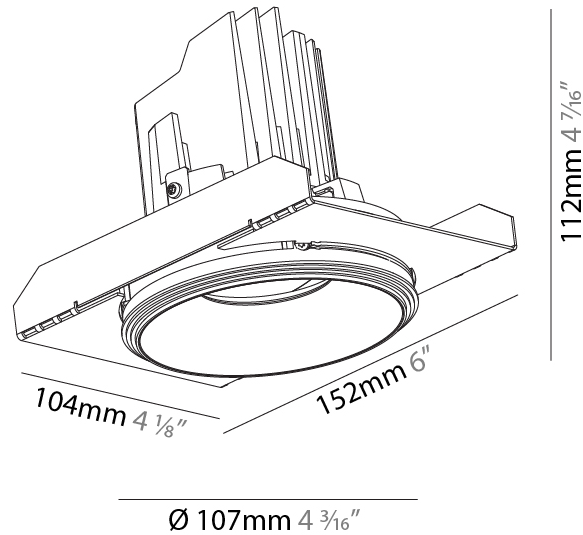

GENERAL

Series: Bioniq
 Subseries: Bioniq Round Semi Adjustable
 Brand: Prolicht
 Division: Architectural
 Mounting Type: Trimless
 Mounting Location: Ceiling
 Subcategory: Downlight

PHYSICAL

Shape: Round
 Diameter (mm): 107
 Diameter (in): 4 3/16
 Height (mm): 112
 Height (in): 4 7/16
 Ceiling Thickness (mm): 10 / 12.5 / 15 / 25
 Ceiling Thickness (in): 3/8 or 1/2 or 9/16 or 1
 Min. Recessing Depth (mm): 130
 Min. Recessing Depth (in): 5 1/8
 Light Distribution: Adjustable / Downlight
 Weight (kg): 0.609
 Weight (lbs): 1.34
 Fixture Finish: SSR / BKV / CWI / CRY / HAB / LAG / UFT / ITA / RUA / RUR / MIC / FTG / MYG / TWT / LOD / PUS / FRO / FUP / KIA / POP / BLS / SPG / MEY / GOH / GUM / CHC / COM / ABZ / JAG / OBR / MOS / ROR
 Fixture Material: Aluminum Die Cast
 Cut-out Measurements: Ø 111mm / 4 3/8"
 Upon Request: Unique Ceiling Thickness

RATINGS AND CERTIFICATIONS

Certified By: Certified for North American Standards
 IP rating: IP20

PROJECT
TYPE
SPECIFIER
QUANTITY
DATE

111mm 4 3/16" 130mm 5 1/8" 10 | 12 1/2 | 15 | 25mm 3/8" 1/2" 9/16" 1" 10° 355°